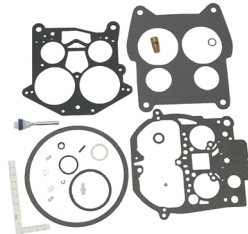

18-8114
FUEL LINE HOSE

For fuel pump to carburetor connection. Replaces copper or steel tubing 3/8" X 31" PTFE composite hose with 5/8"-18 male inverted flare straight one end, 5/8"-90° one end. SAE J1527 type A1

18-8115
FUEL LINE HOSE

For fuel pump to carburetor connection. Replaces copper or steel tubing 3/8" X 25" PTFE composite hose with 5/8"-18 male inverted flare straight one end, 5/8"-90° one end. SAE J1527 type A1

18-7071
CARB KIT
Replaces: 1397-3458

18-7075
CARB KIT
Replaces: 1397-5830, 1397-7099, 1397-8760, 1397-5831

18-7070
CARB KIT
Replaces: 1397-2072, 1397-7542, 1397-2637, 1397-7543, 1397-8872, 1397-3464,

18-7072
CARB KIT
Replaces: 1397-3306, 1397-4329, 1397-5635, 1397-6638, 823426A1