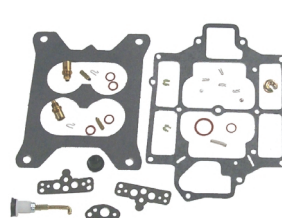

18-8114
FUEL LINE HOSE

For fuel pump to carburetor connection. Replaces copper or steel tubing 3/8" X 31" PTFE composite hose with 5/8"-18 male inverted flare straight one end, 5/8"-90° one end. SAE J1527 type A1

18-8115
FUEL LINE HOSE

For fuel pump to carburetor connection. Replaces copper or steel tubing 3/8" X 25" PTFE composite hose with 5/8"-18 male inverted flare straight one end, 5/8"-90° one end. SAE J1527 type A1

18-7071
CARB KIT
Replaces: 1397-3458

18-7075
CARB KIT
Replaces: 1397-5830, 1397-7099, 1397-8760, 1397-5831

18-7070
CARB KIT
Replaces: 1397-2072, 1397-7542, 1397-2637, 1397-7543, 1397-8872, 1397-3464,

18-7072
CARB KIT
Replaces: 1397-3306, 1397-4329, 1397-5635, 1397-6638, 823426A1

18-7076
CARB KIT
Replaces: 1397-6367, A1

18-7077
CARB KIT
Replaces: 1397-8952, 823426A1

18-7078
CARB KIT
Replaces: 1397-2605

18-7080
CARB KIT
Replaces: 1398-3089