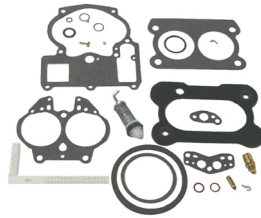

18-7075
CARB KIT
Replaces: 1397-5830, 1397-7099, 1397-8760, 1397-5831