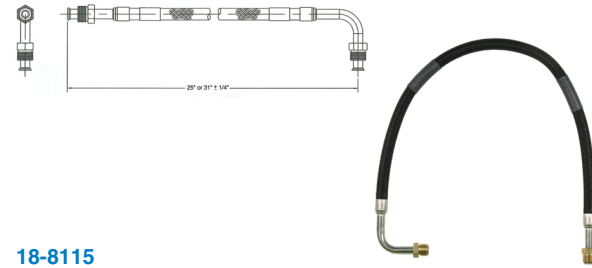

CARBURETOR APPLICATION

Model	Year	# of Cyl.	Beginning Serial #	Ending Serial #	Original Carb. #	Replacement Carb. #	Mfg. Carb.	Carb Code & Model	Carb #
330 MCM	1977-1978	V-8	4623115	5027230	1347-6493A1	1347-8291A3	17057287	R4/4MV	18-7616
330 MCM	1977-1981	V-8	5027231	6083144	1347-7363A1	1347-8291A3	17059290	R4/4MV	18-7616
330 MCM	1982-1987	V-8	6083145	OB816540	1347-8291A3	1347-8291A3	1708563	R4/4MV	18-7616
330 MIE	1977-1978	V-8	4623115	5226384	1347-6493A1	1347-8288A1	17057287	R4/4MV	18-7616
330 MIE	1979-1980	V-8	5226385	5889913	1347-7366A1	1347-8288A1	17059287	R4/4MV	18-7616
340/7.4L MIE	1981-1992	V-8	5889914	OD715493	1347-8288A1	1347-8288A1	17080560	R4/4MV	18-7616
7.4L MIE	1995-1997	V-8	OF350000	OK999999	3310-806969A1	3310-806969A1	9780	WEBER	18-7613
7.4L BRAVO I/II	1988-1991	V-8	OB771113	OD603117	1347-8291A3	1347-8291A3	17080563	R4/4MV	18-7616
7.4L BRAVO I/II	1995-1997	V-8	OF352000	OK999999	3310-806969A1	3310-806969A1	9780	WEBER	18-7613
7.4L BRAVO III	1996-1997	V-8	OF800700	OK999999	3310-806969A1	3310-806969A1	9780	WEBER	18-7613
370/400	1978-1987	V-8	4179554	OB714586	1347-7498A2	1347-9863A3	17059280	R4/4MV	18-7617
454 MAG ALPHA	1986-1988	V-8	OA631894	OB785148	1347-8291A3	1347-8291A3	17080563	R4/4MV	18-7616
454 MAG BRAVO	1988-1992	V-8	OB721206	OD808068	1347-7498A2	1347-9863A3	17059280	R4/4MV	18-7617

18-8114
FUEL LINE HOSE

For fuel pump to carburetor connection. Replaces copper or steel tubing 3/8" X 31" PTFE composite hose with 5/8"-18 male inverted flare straight one end, 5/8"-90° one end. SAE J1527 type A1

18-8115
FUEL LINE HOSE

For fuel pump to carburetor connection. Replaces copper or steel tubing 3/8" X 25" PTFE composite hose with 5/8"-18 male inverted flare straight one end, 5/8"-90° one end. SAE J1527 type A1