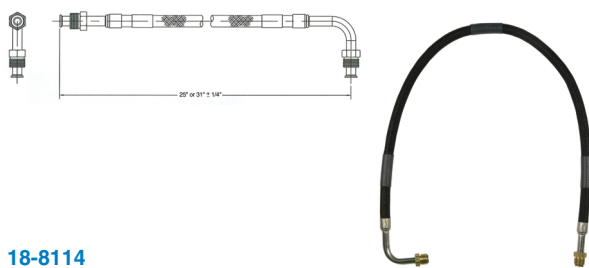

CARBURETOR APPLICATION

Model	Year	# of Cyl.	Beginning Serial #	Ending Serial #	Original Carb. #	Replacement Carb. #	Mfg. Carb.	Carb Code & Model	Carb #
330 MCM	1977-1978	V-8	4623115	5027230	1347-6493A1	1347-8291A3	17057287	R4/4MV	18-7616
330 MCM	1977-1981	V-8	5027231	6083144	1347-7363A1	1347-8291A3	17059290	R4/4MV	18-7616
330 MCM	1982-1987	V-8	6083145	OB816540	1347-8291A3	1347-8291A3	1708563	R4/4MV	18-7616
330 MIE	1977-1978	V-8	4623115	5226384	1347-6493A1	1347-8288A1	17057287	R4/4MV	18-7616
330 MIE	1979-1980	V-8	5226385	5889913	1347-7366A1	1347-8288A1	17059287	R4/4MV	18-7616
340/7.4L MIE	1981-1992	V-8	5889914	OD715493	1347-8288A1	1347-8288A1	17080560	R4/4MV	18-7616
7.4L MIE	1995-1997	V-8	OF350000	OK999999	3310-806969A1	3310-806969A1	9780	WEBER	18-7613
7.4L BRAVO I/II	1988-1991	V-8	OB771113	OD603117	1347-8291A3	1347-8291A3	17080563	R4/4MV	18-7616
7.4L BRAVO I/II	1995-1997	V-8	OF352000	OK999999	3310-806969A1	3310-806969A1	9780	WEBER	18-7613
7.4L BRAVO III	1996-1997	V-8	OF800700	OK999999	3310-806969A1	3310-806969A1	9780	WEBER	18-7613
370/400	1978-1987	V-8	4179554	OB714586	1347-7498A2	1347-9863A3	17059280	R4/4MV	18-7617
454 MAG ALPHA	1986-1988	V-8	OA631894	OB785148	1347-8291A3	1347-8291A3	17080563	R4/4MV	18-7616
454 MAG BRAVO	1988-1992	V-8	OB721206	OD808068	1347-7498A2	1347-9863A3	17059280	R4/4MV	18-7617

18-8114
FUEL LINE HOSE

For fuel pump to carburetor connection. Replaces copper or steel tubing 3/8" X 31" PTFE composite hose with 5/8"-18 male inverted flare straight one end, 5/8"-90° one end. SAE J1527 type A1

18-8115
FUEL LINE HOSE

For fuel pump to carburetor connection. Replaces copper or steel tubing 3/8" X 25" PTFE composite hose with 5/8"-18 male inverted flare straight one end, 5/8"-90° one end. SAE J1527 type A1