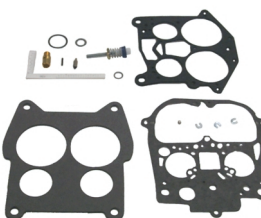

18-8114
FUEL LINE HOSE

For fuel pump to carburetor connection. Replaces copper or steel tubing 3/8" X 31" PTFE composite hose with 5/8"-18 male inverted flare straight one end, 5/8"-90° one end. SAE J1527 type A1

18-8115
FUEL LINE HOSE

For fuel pump to carburetor connection. Replaces copper or steel tubing 3/8" X 25" PTFE composite hose with 5/8"-18 male inverted flare straight one end, 5/8"-90° one end. SAE J1527 type A1

18-7071
CARB KIT
Replaces: 1397-3458

18-7075
CARB KIT
Replaces: 1397-5830, 1397-7099, 1397-8760, 1397-5831

18-7070
CARB KIT
Replaces: 1397-2072, 1397-7542, 1397-2637, 1397-7543, 1397-8872, 1397-3464,

18-7072
CARB KIT
Replaces: 1397-3306, 1397-4329, 1397-5635, 1397-6638, 823426A1

18-7076
CARB KIT
Replaces: 1397-6367, A1

18-7077
CARB KIT
Replaces: 1397-8952, 823426A1

18-7078
CARB KIT
Replaces: 1397-2605

18-7080
CARB KIT
Replaces: 1398-3089